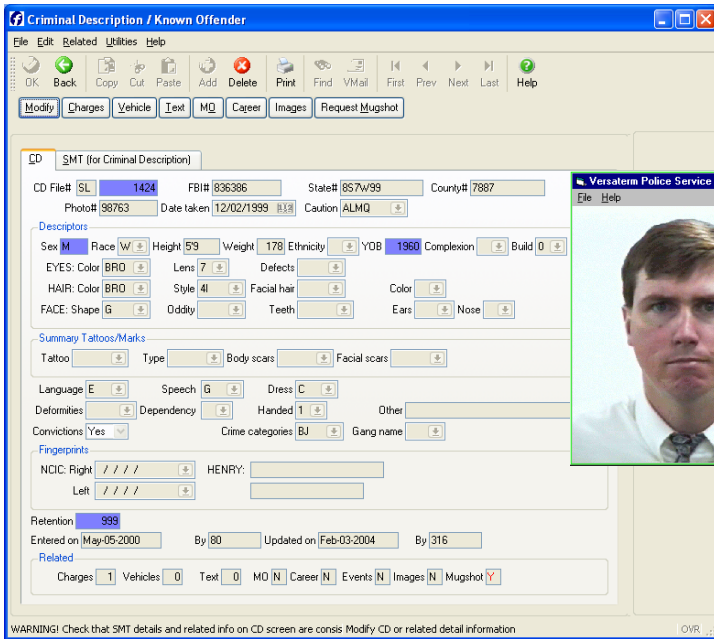

Versadex document imaging can also store and present photo images, such as missing children, crime vehicles, and sex offender parolees.

Ultimately, the possibilities for and uses of Versadex Imaging are endless. A scanned image screen is shown below.

>>>Features

- *Inexpensive for hardware, software, operating costs.*
- *Open, supports most scanners, suppliers, etc.*
- *Easy to use, typically by many users.*
- *Can import and attach existing digital images, PDFs, audio files, video files, etc.*
- *Images displayed in Adobe Reader.*
- *Color and black and white images appear embedded within event hardcopies.*

A scanned accident report

*The best public safety software...
but don't just listen to us, listen to our clients - we do!*

Mugshots

Versaterm interfaces to many mugshot systems. Regardless, the process used is similar to what is shown in the following diagram.

Criminal Description record with mugshot

Result of a mugshot query

Mugshot systems and collections can be used for capture, line-ups, etc. The RMS can supply the most recent subject photo to officers at their desktops or more importantly, to their mobiles in vehicles with notebook computers.