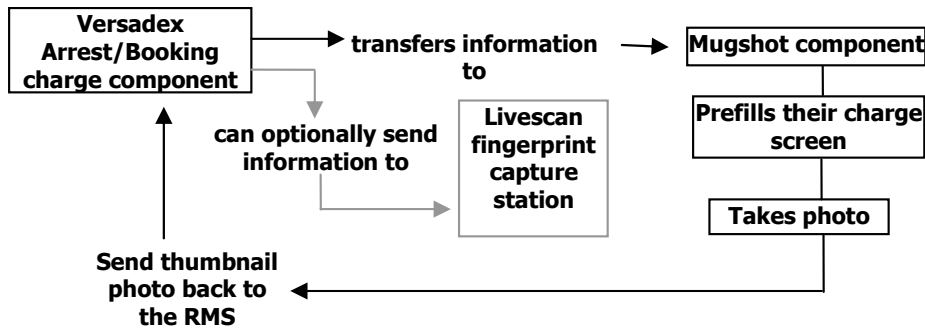

Versadex document imaging can also store and present photo images, such as missing children, crime vehicles, and sex offender parolees.

Ultimately, the possibilities for and uses of Versadex Imaging are endless. A scanned image screen is shown below.

A scanned accident report

*The best public safety software...
but don't just listen to us, listen to our clients - we do!*

Mugshots

Versaterm interfaces to many mugshot systems. Regardless, the process used is similar to what is shown in the following diagram.