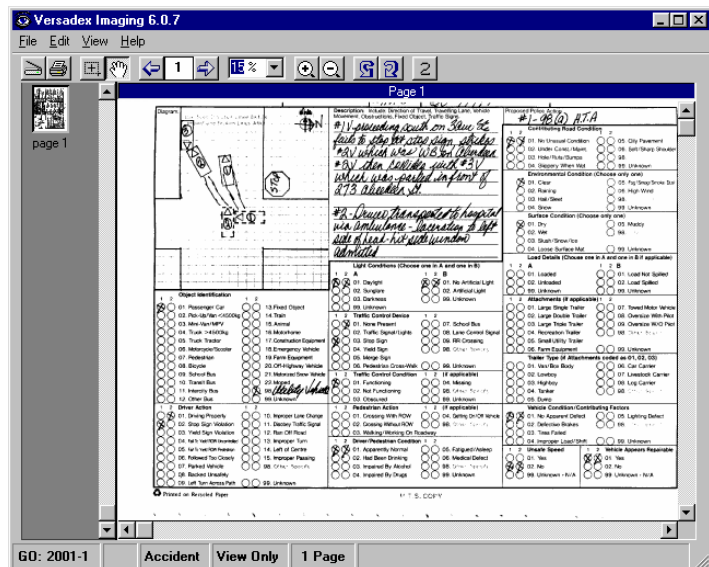

A scanned accident report

*The best public safety software...
but don't just listen to us, listen to our clients - we do!*